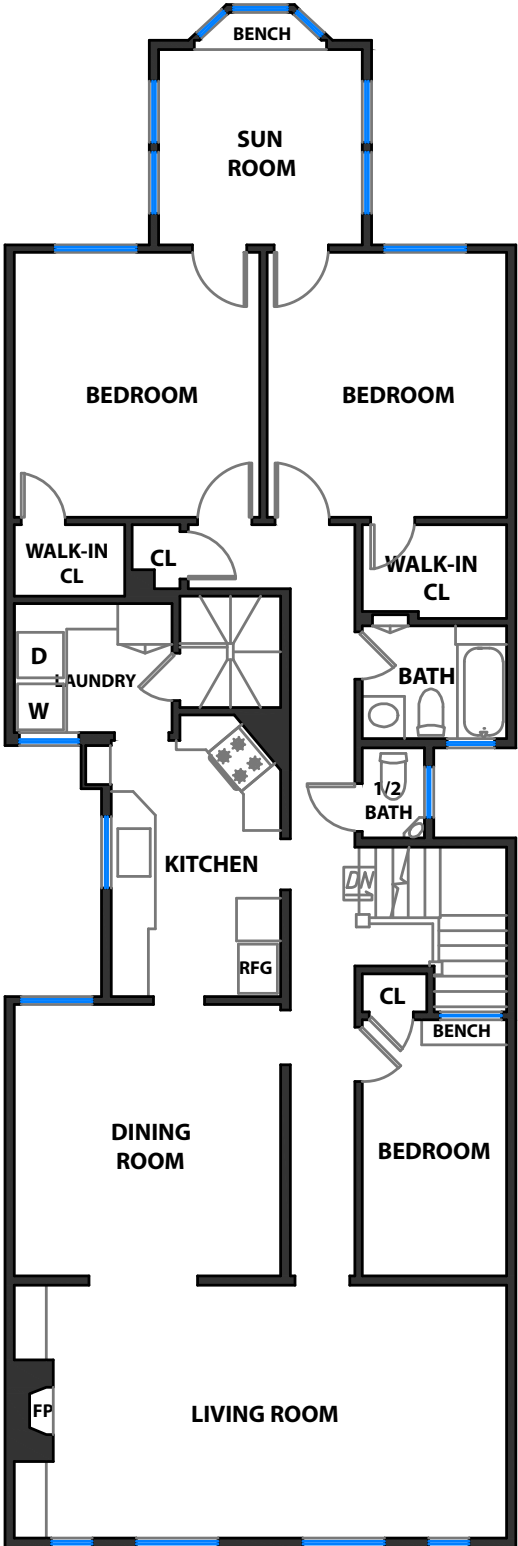

2526 LAKE STREET

SAN FRANCISCO, CALIFORNIA

MAIN LEVEL

ENTRY LEVEL

MAIN ENTRY

RENDERING BY OPEN HOMES PHOTOGRAPHY
ALL MEASUREMENTS ARE APPROXIMATE AND MAY NOT BE EXACT. DO NOT RELY ON THE ACCURACY
OF THIS FLOOR PLAN WHEN DETERMINING THE PRICE OF A PROPERTY OR MAKING DECISIONS
REGARDING BUYING OR SELLING OF PROPERTIES WITHOUT INDEPENDENT VERIFICATION.