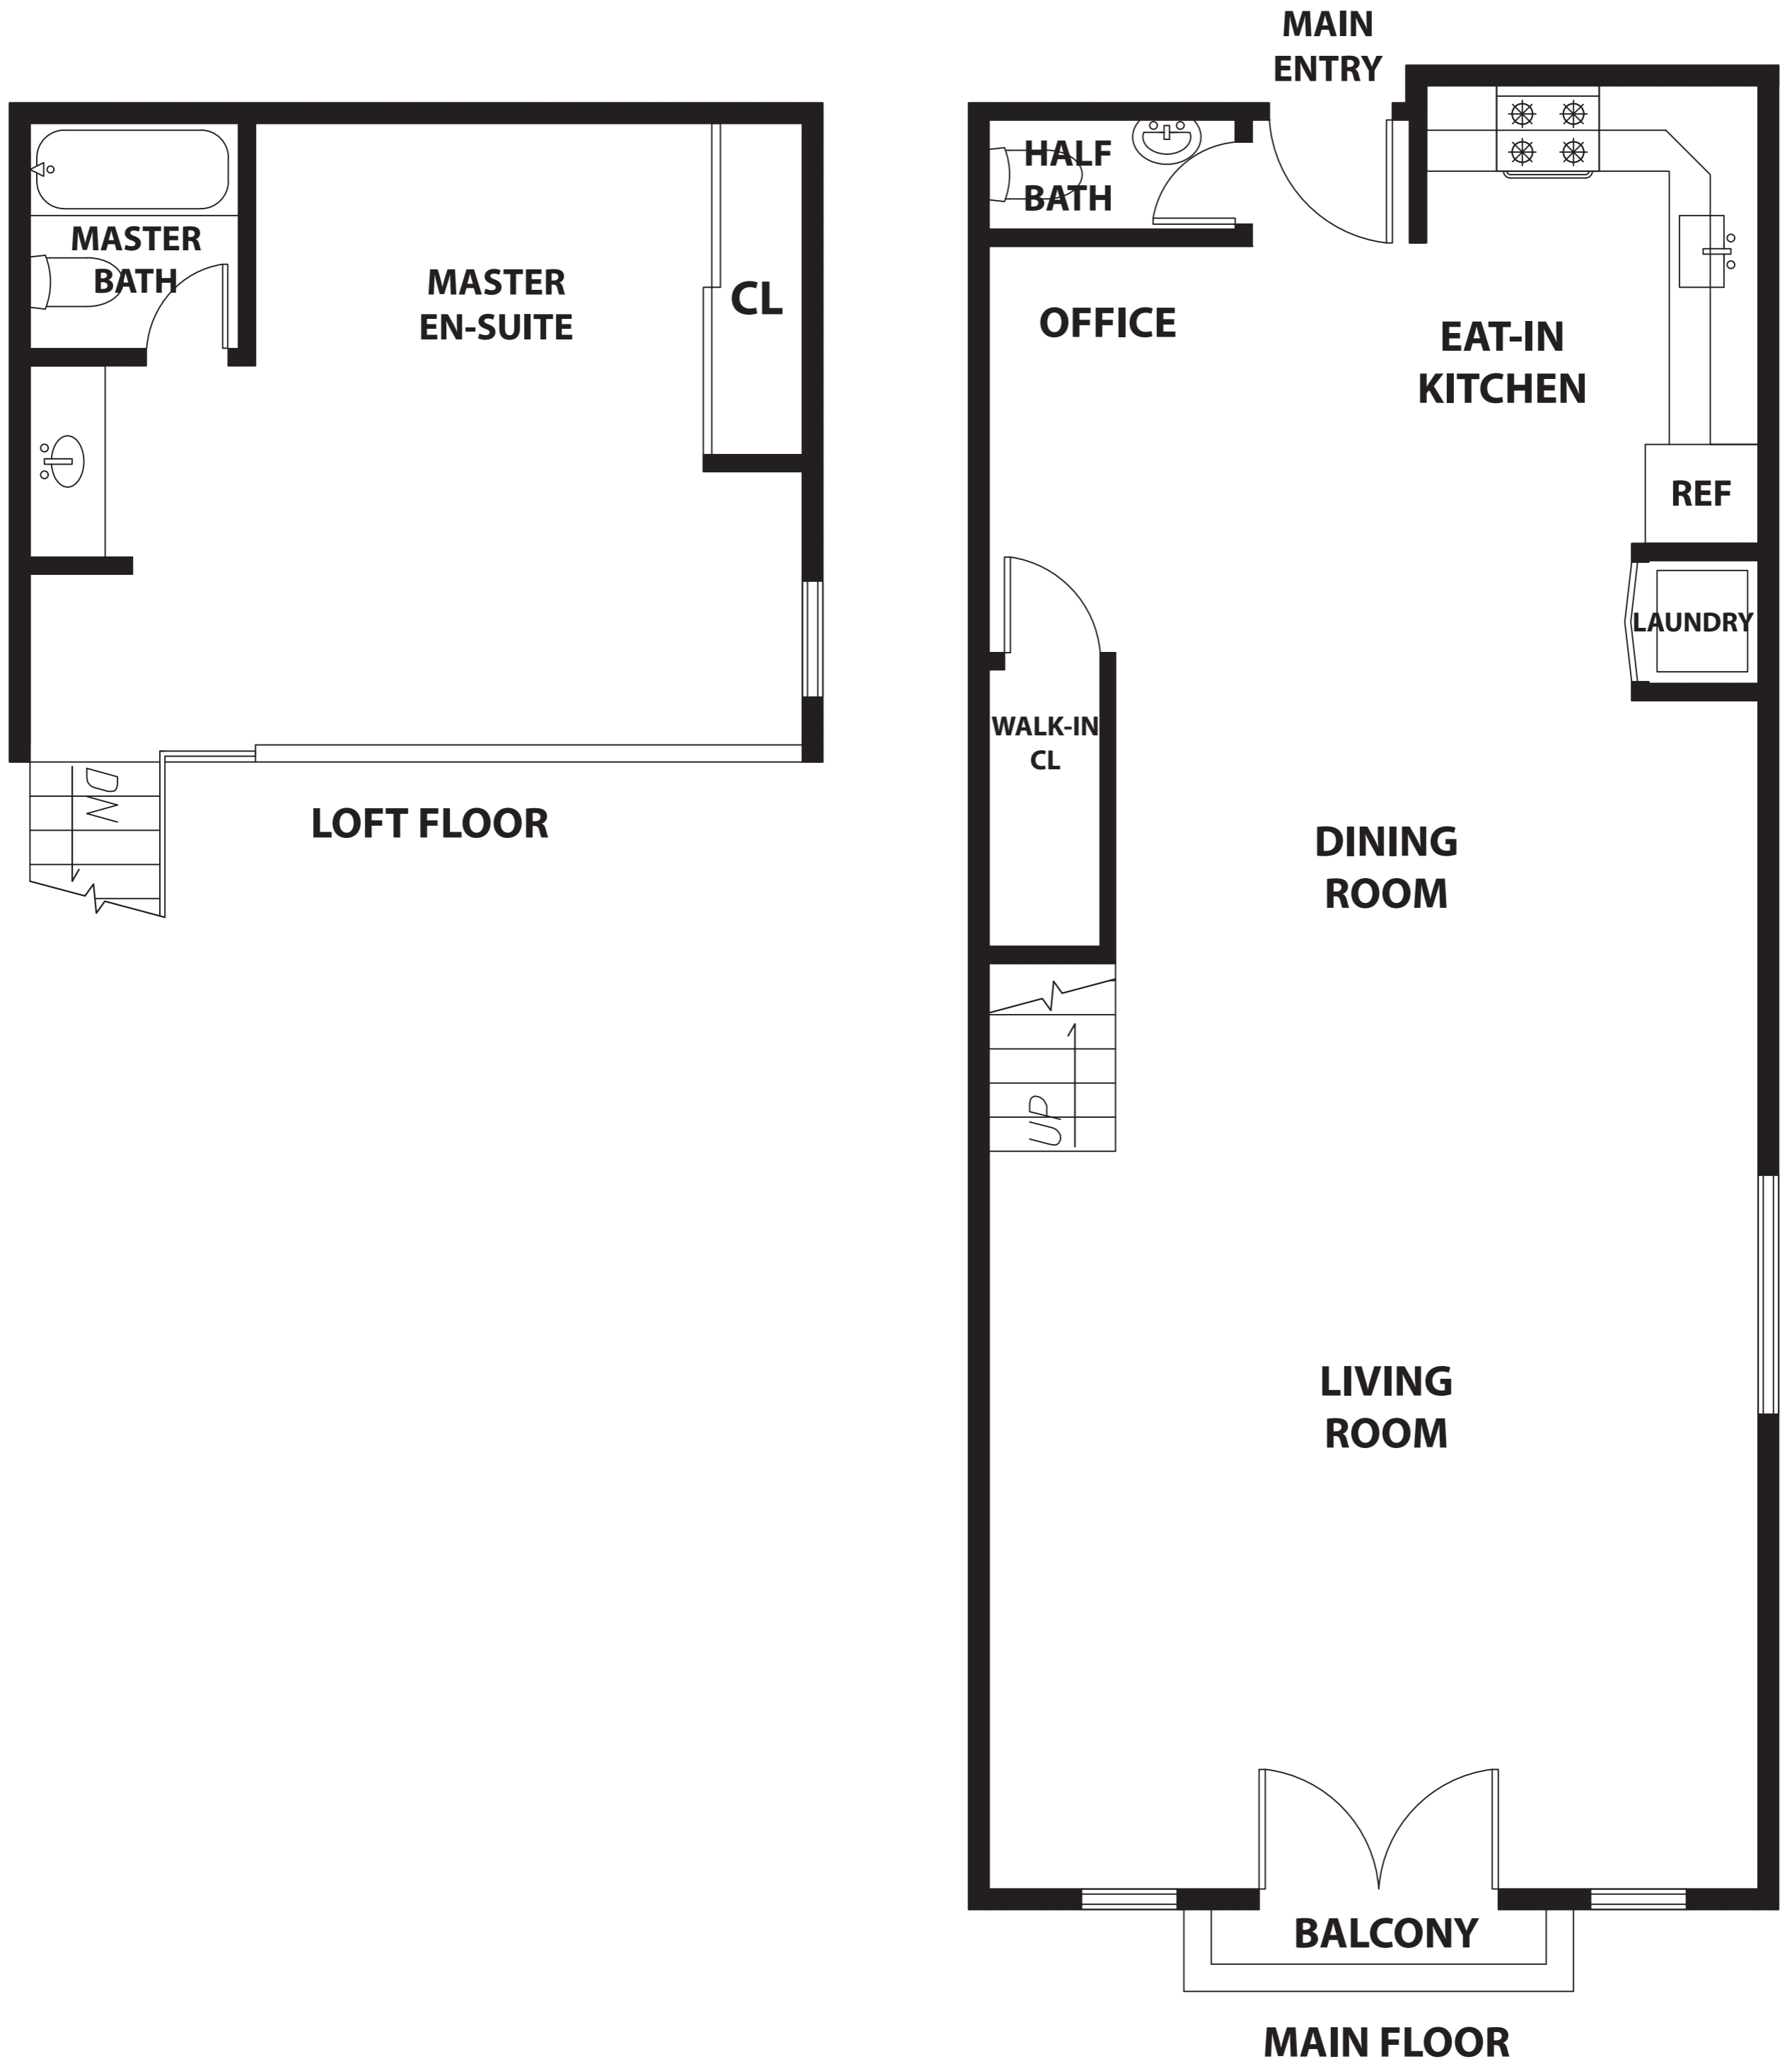

50 LUCERNE ST, #12

SAN FRANCISCO, CALIFORNIA

DISCLAIMER: RENDERING BY OPEN HOMES PHOTOGRAPHY. ALL MEASUREMENTS ARE APPROXIMATE AND MAY NOT BE EXACT. DO NOT RELY ON THE ACCURACY OF THIS FLOOR PLAN WHEN DETERMINING THE PRICE OF A PROPERTY OR MAKING DECISIONS REGARDING BUYING OR SELLING OF PROPERTIES WITHOUT INDEPENDENT VERIFICATION.