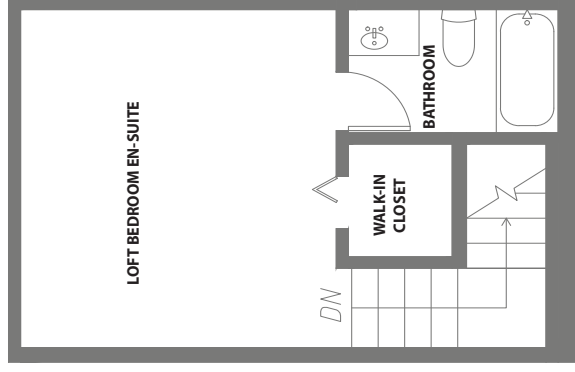

# 1207 INDIANA STREET #1, SAN FRANCISCO

**FIRST LEVEL**

**MAIN LEVEL**

**LOFT LEVEL**

### LIVING SPACE

**Square Footage: 1,404 Sq. Ft.\***

- \* First Level 579
- \* Main Level 579
- \* Loft Level 246

### APPROXIMATE TOTAL LIVING SPACE

**Square Footage: 1,404 Sq. Ft.\***

DISCLAIMER: RENDERING BY OPEN HOMES PHOTOGRAPHY. ALL MEASUREMENTS ARE APPROXIMATE AND MAY NOT BE EXACT. DO NOT RELY ON THE ACCURACY OF THIS FLOOR PLAN WHEN DETERMINING THE PRICE OF A PROPERTY OR MAKING DECISIONS REGARDING BUYING OR SELLING OF PROPERTIES WITHOUT INDEPENDENT VERIFICATION.