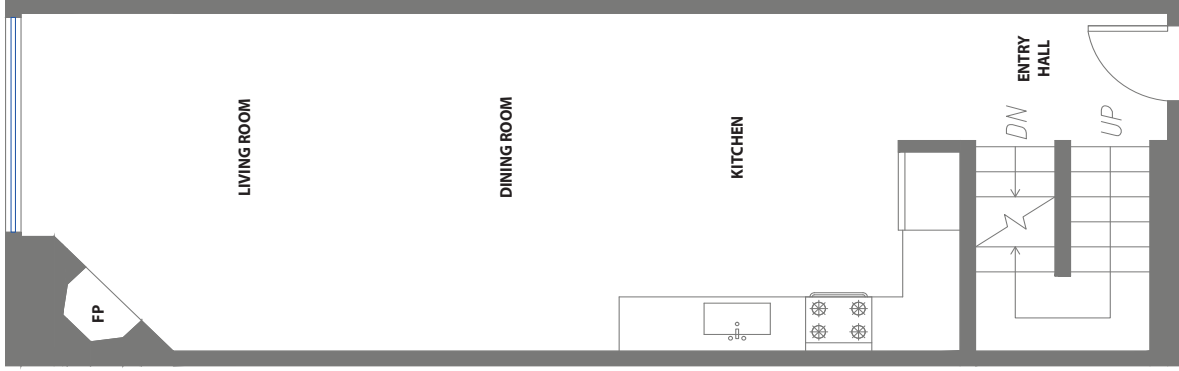

# 1207 INDIANA STREET #1, SAN FRANCISCO

**FIRST LEVEL**

**MAIN LEVEL**

**LOFT LEVEL**

## PROPERTY SQF INFORMATION

### LIVING SPACE

**Square Footage: 1,404 Sq. Ft.\***

- \* First Level 579
- \* Main Level 579
- \* Loft Level 246

### APPROXIMATE TOTAL LIVING SPACE

**Square Footage: 1,404 Sq. Ft.\***

DISCLAIMER: RENDERING BY OPEN HOMES PHOTOGRAPHY. ALL MEASUREMENTS ARE APPROXIMATE AND MAY NOT BE EXACT. DO NOT RELY ON THE ACCURACY OF THIS FLOOR PLAN WHEN DETERMINING THE PRICE OF A PROPERTY OR MAKING DECISIONS REGARDING BUYING OR SELLING OF PROPERTIES WITHOUT INDEPENDENT VERIFICATION.