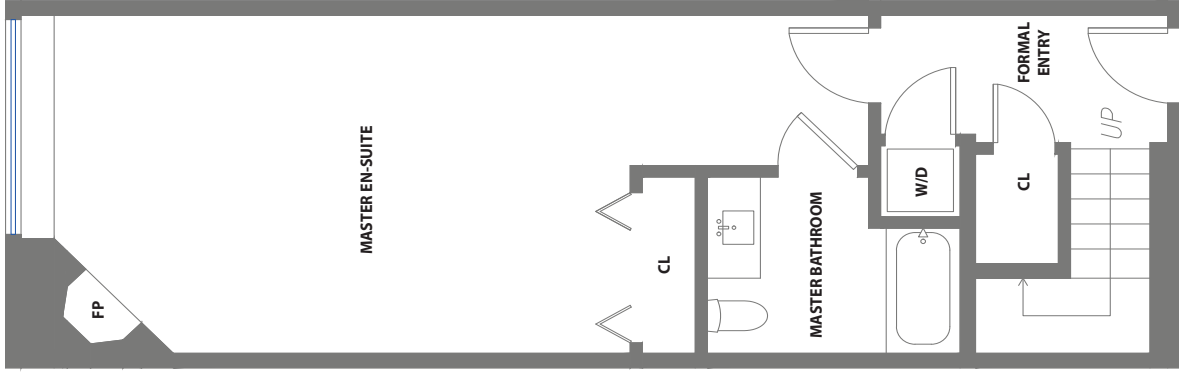

# 1207 INDIANA STREET #1, SAN FRANCISCO

**FIRST LEVEL**

**MAIN LEVEL**

**LOFT LEVEL**

## PROPERTY SQF INFORMATION

### LIVING SPACE

**Square Footage: 1,404 Sq. Ft.\***

- \* First Level 579
- \* Main Level 579
- \* Loft Level 246

### APPROXIMATE TOTAL LIVING SPACE

**Square Footage: 1,404 Sq. Ft.\***

DISCLAIMER: RENDERING BY OPEN HOMES PHOTOGRAPHY. ALL MEASUREMENTS ARE APPROXIMATE AND MAY NOT BE EXACT. DO NOT RELY ON THE ACCURACY OF THIS FLOOR PLAN WHEN DETERMINING THE PRICE OF A PROPERTY OR MAKING DECISIONS REGARDING BUYING OR SELLING OF PROPERTIES WITHOUT INDEPENDENT VERIFICATION.