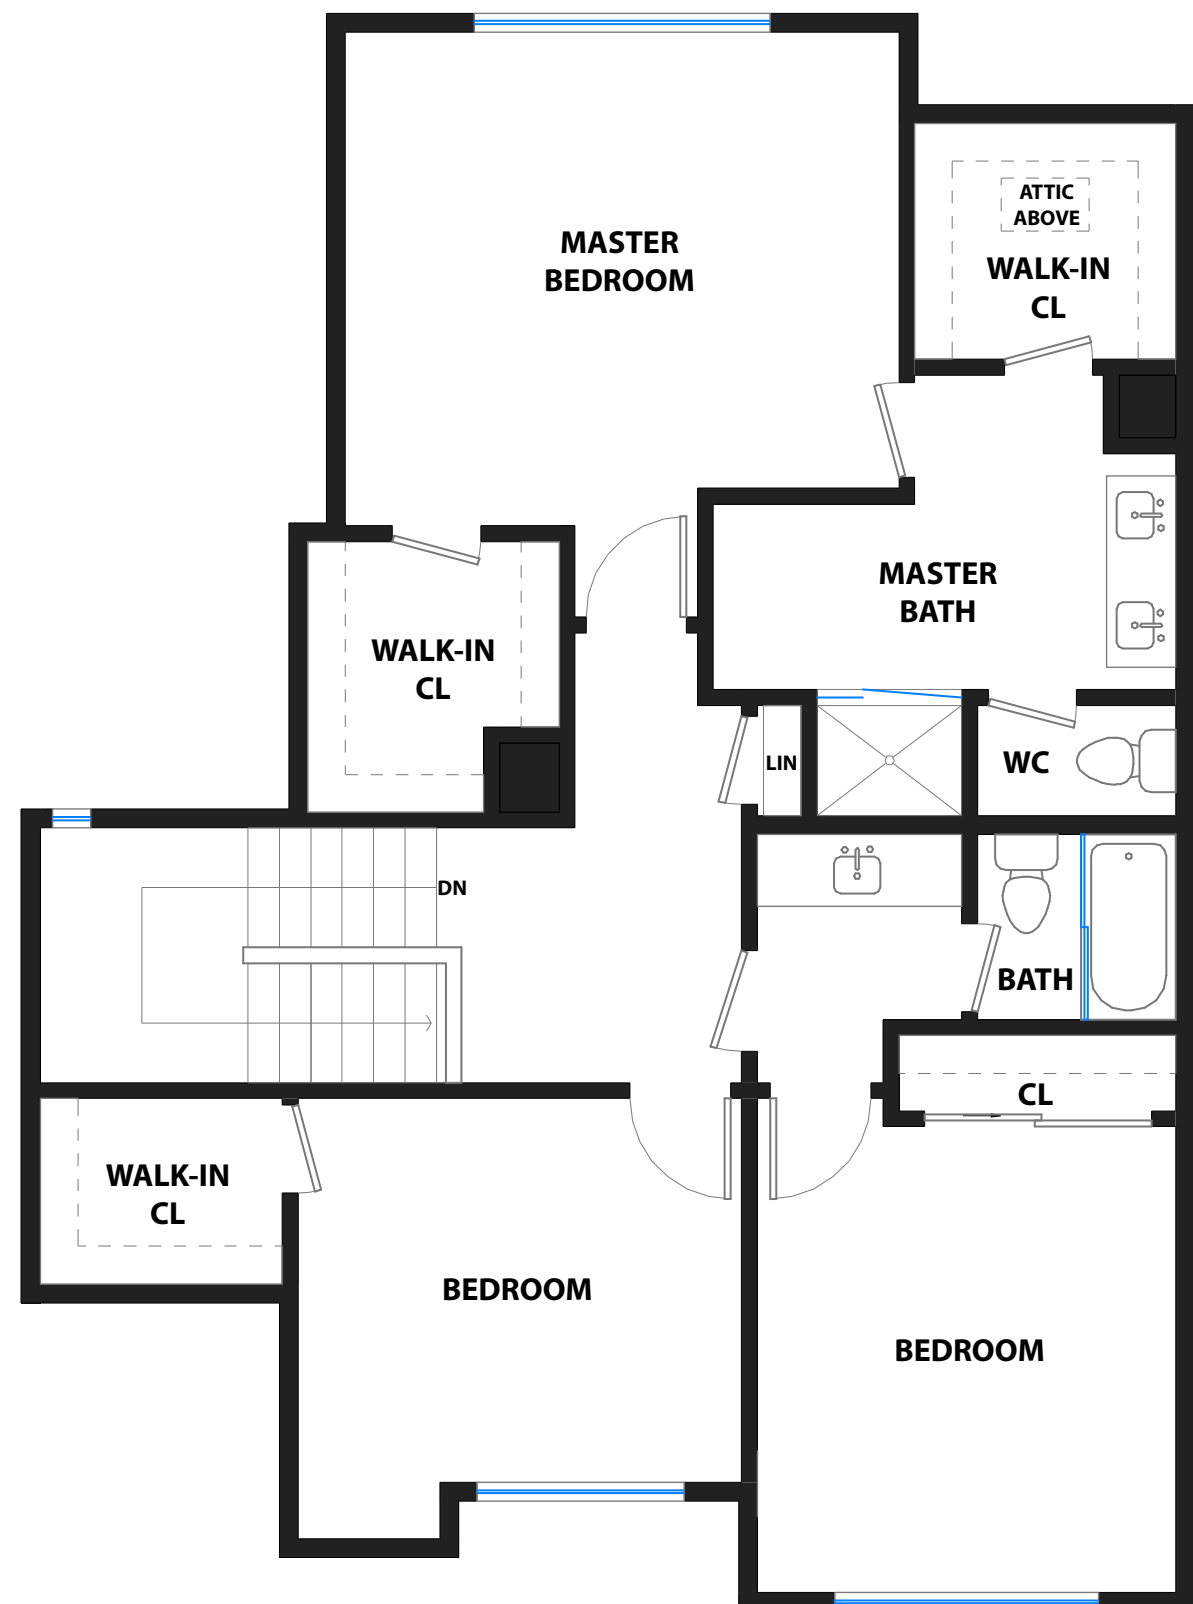

# 143 GALEWOOD CIRCLE

SAN FRANCISCO, CALIFORNIA

## PROPERTY SQF INFORMATION

<b>LIVING SPACE</b>	
<b>Square Footage:</b>	<b>2,432 Sq Ft*</b>
* Upper Level	1,051
* Main Level	1,022
* Lower Level	359
<b>NON-LIVING SPACE</b>	
<b>Square Footage:</b>	<b>643 Sq Ft*</b>
* Main Level: Storage	25
* Garage	618
<b>OUTDOOR SPACE</b>	
<b>Square Footage:</b>	<b>266 Sq Ft*</b>
* Patio	266
<b>APPROXIMATE TOTAL</b>	
<b>LIVING &amp; NON-LIVING SPACE</b>	
<b>Square Footage:</b>	<b>3,341 Sq Ft*</b>

**UPPER LEVEL**

**MAIN LEVEL**

**LOWER LEVEL**