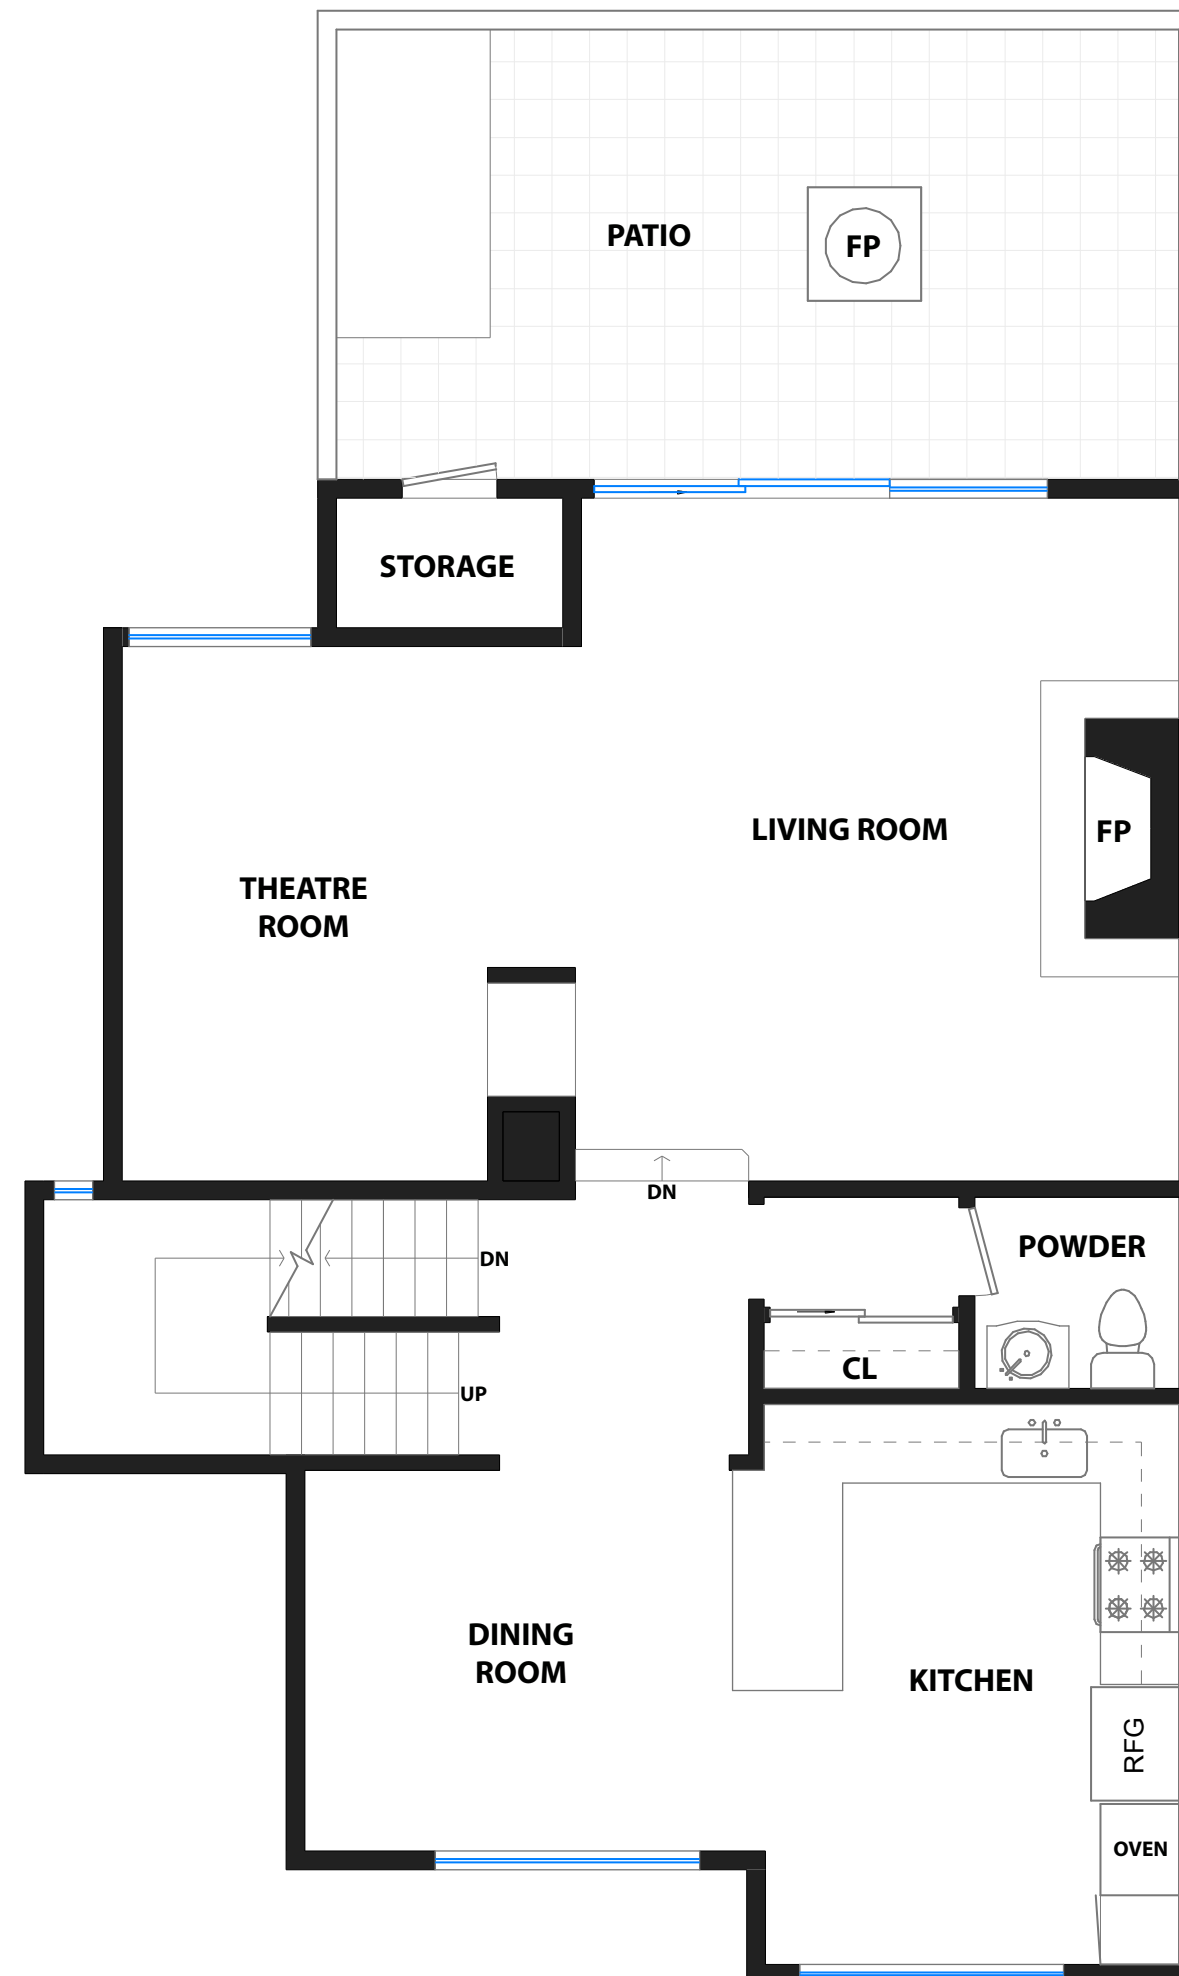

## PROPERTY SQF INFORMATION

<b>LIVING SPACE</b>	
<b>Square Footage:</b>	<b>2,432 Sq Ft*</b>
* Upper Level	1,051
* Main Level	1,022
* Lower Level	359
<b>NON-LIVING SPACE</b>	
<b>Square Footage:</b>	<b>643 Sq Ft*</b>
* Main Level: Storage	25
* Garage	618
<b>OUTDOOR SPACE</b>	
<b>Square Footage:</b>	<b>266 Sq Ft*</b>
* Patio	266
<b>APPROXIMATE TOTAL</b>	
<b>LIVING &amp; NON-LIVING SPACE</b>	
<b>Square Footage:</b>	<b>3,341 Sq Ft*</b>

**UPPER LEVEL**

**MAIN LEVEL**

**LOWER LEVEL**