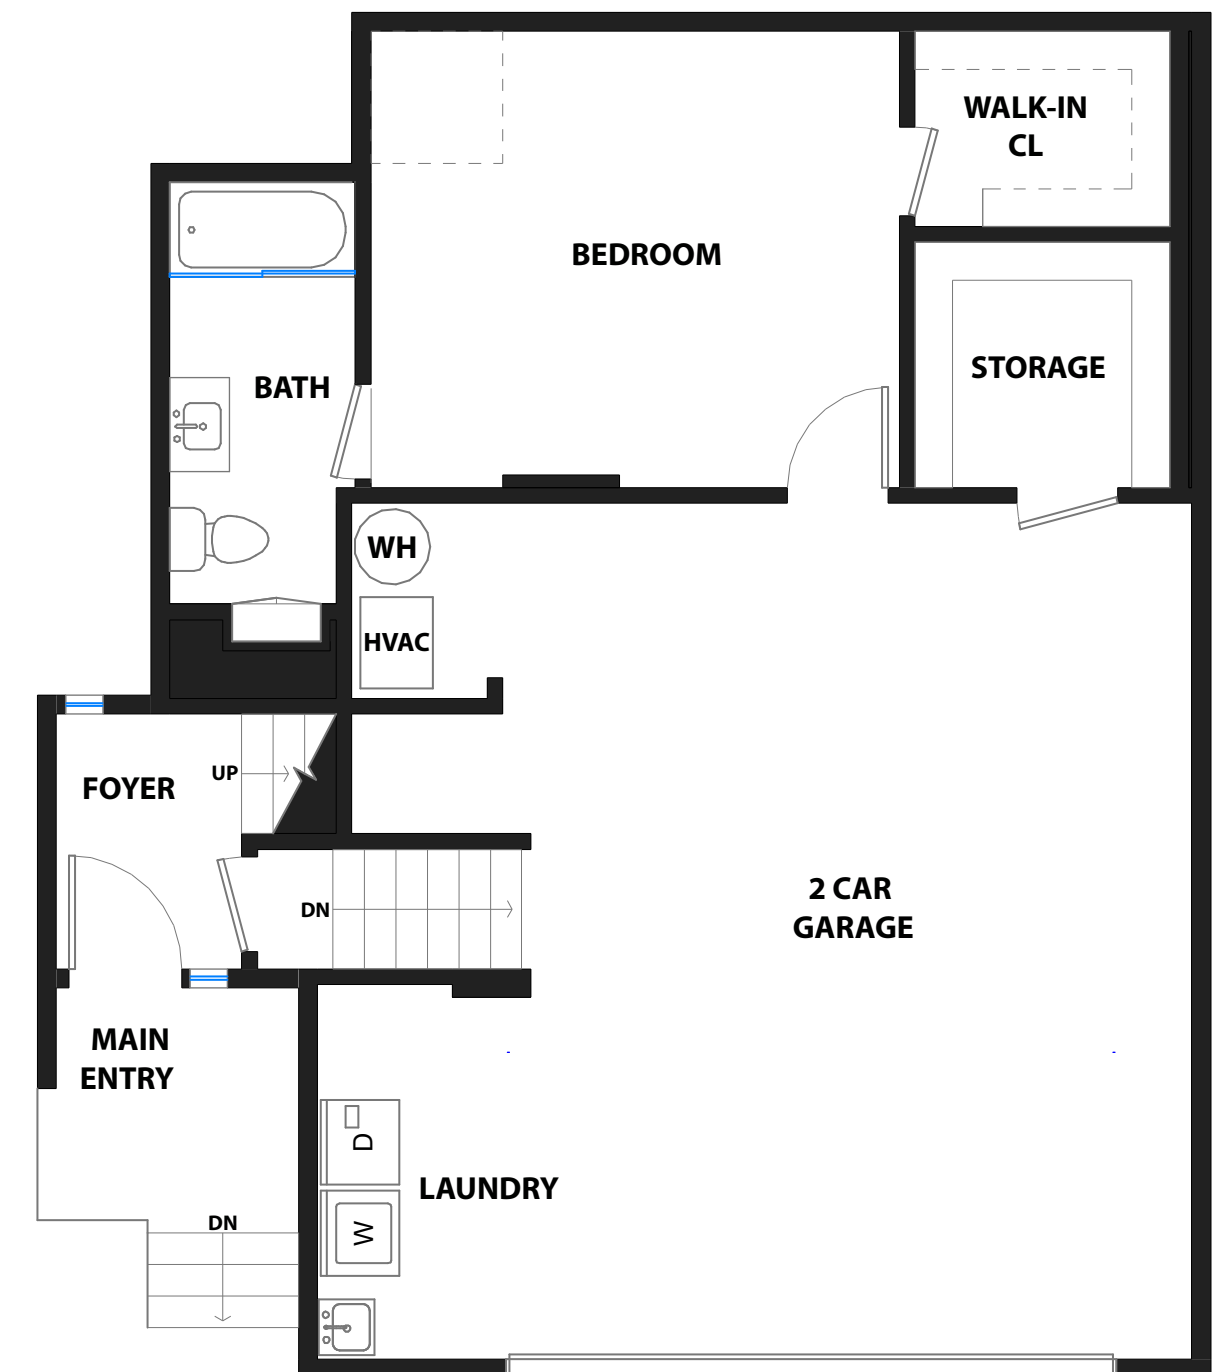

## PROPERTY SQF INFORMATION

<b>LIVING SPACE</b>	
<b>Square Footage:</b>	<b>2,432 Sq Ft*</b>
* Upper Level	1,051
* Main Level	1,022
* Lower Level	359
<b>NON-LIVING SPACE</b>	
<b>Square Footage:</b>	<b>643 Sq Ft*</b>
* Main Level: Storage	25
* Garage	618
<b>OUTDOOR SPACE</b>	
<b>Square Footage:</b>	<b>266 Sq Ft*</b>
* Patio	266
<b>APPROXIMATE TOTAL</b>	
<b>LIVING &amp; NON-LIVING SPACE</b>	
<b>Square Footage:</b>	<b>3,341 Sq Ft*</b>

**UPPER LEVEL**

**MAIN LEVEL**

**LOWER LEVEL**