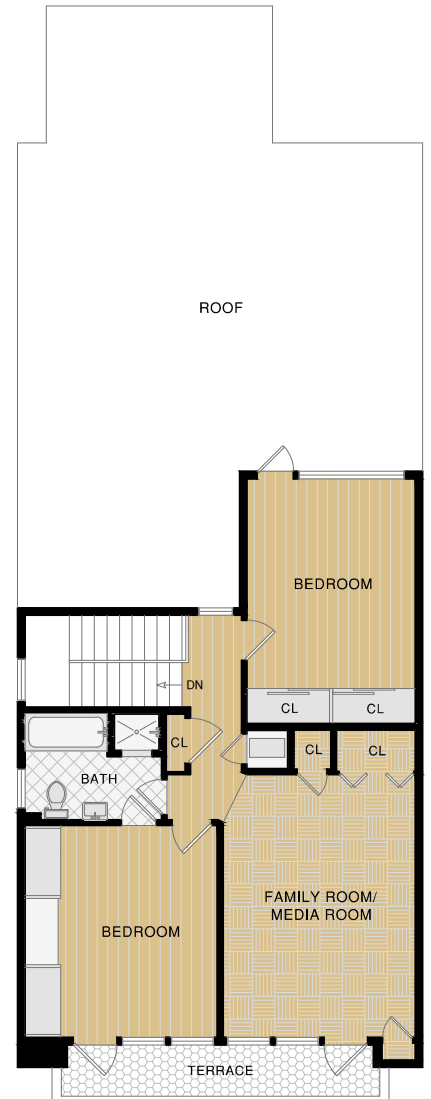

150 BEAUMONT AVENUE

SAN FRANCISCO, CA

MAIN LEVEL

LOWER LEVEL

UPPER LEVEL