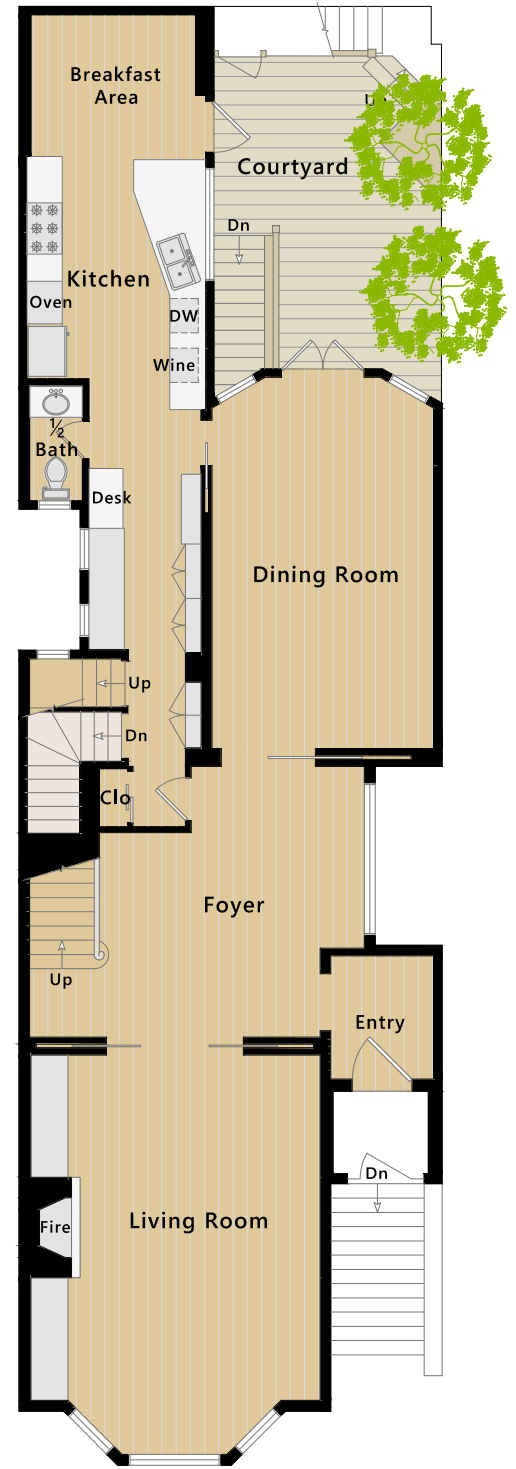

# 3471 Washington Street

San Francisco, CA

Lower Level

First Floor