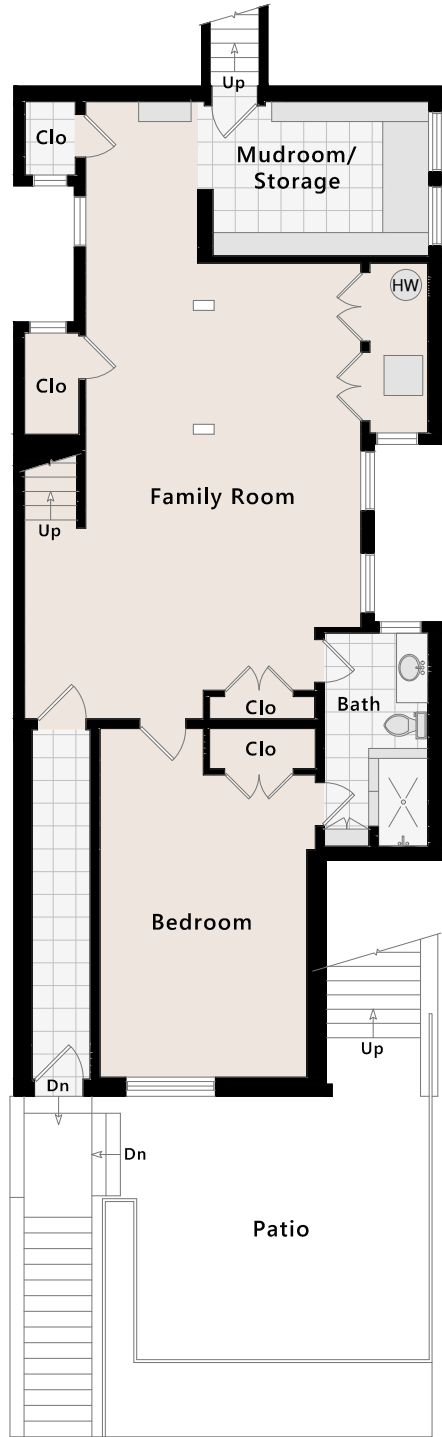

# 3471 Washington Street

San Francisco, CA

Lower Level

First Floor