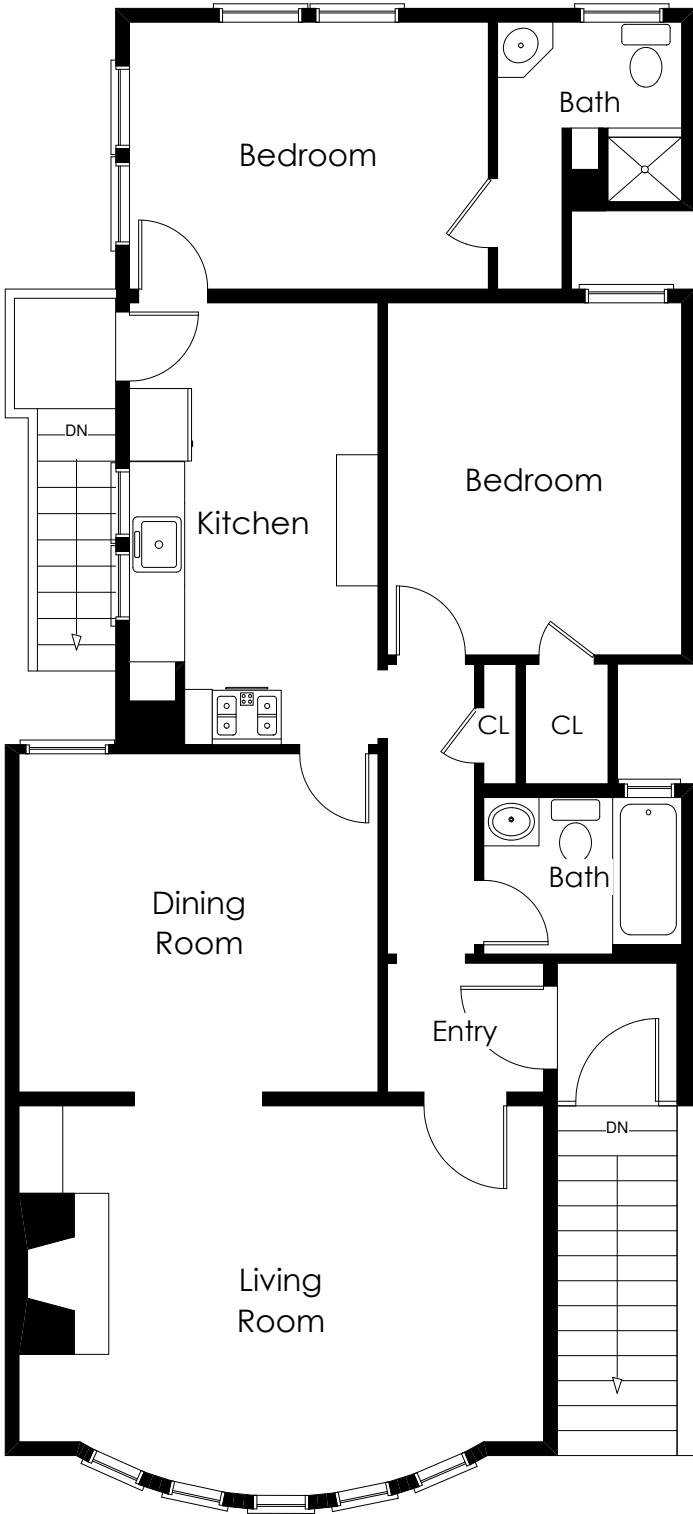

485 Day Street

Main Level

1123 sq.ft.

Lower Level

916 enclosed sq.ft.